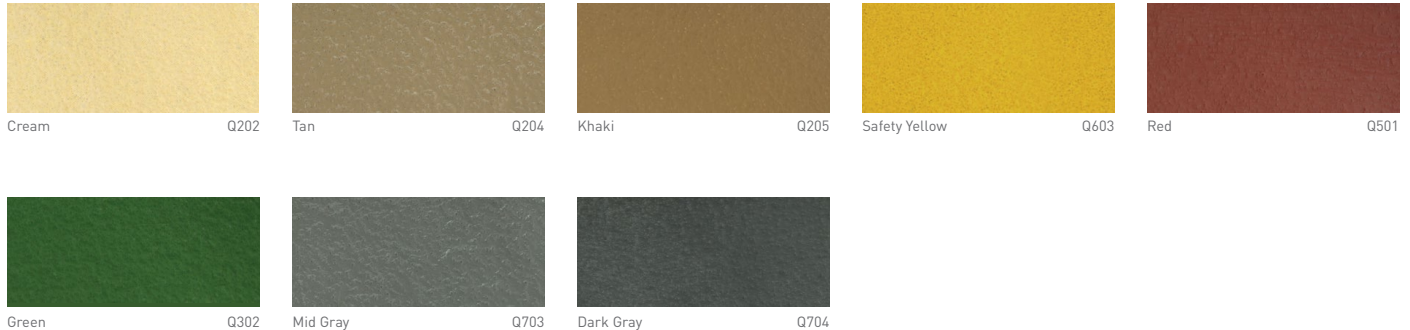

Shock-Crete: Pigment Packs

***Sold in powder form, to be used exclusively with Shock-Crete Urethane Cements**

Universal Color Packs These colors require one Universal Color Pack per 3 gallons of mixed product unless otherwise noted.

***Sold in liquid form, to be used exclusively with Steri-Series Epoxies**

Colors shown are for preliminary color guidance only and may vary in color, texture, and sheen of actual product. Contact our customer services for a true color sample. Please refer to the data sheets for standard stocking colors. Custom colors are available with adequate lead time and minimum batch quantities. Colors shown are ink representation of actual color standards.