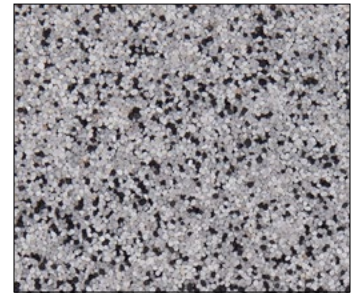

DECORATIVE QUARTZ COLORS

Quartz blends shown in 40 mesh for use as broadcast media, 25 mesh is available for use in trowel grade mortars and cover base resins.

QB-1001 Crystal

QB-1003 Solstice

QB-1006 Quicksand

QB-1007 Dalmatian

QB-1008 Eclipse

QB-1009 Matrix

QB-1010 Twilight

QB-1013 Biscuit

QB-1014 Davenport

QB-1015 Driftwood

QB-1018 New Moon

QB-1019 Marina

TYPICAL QUARTZ APPLICATION COVERAGE RATES:

Quartz Grade	Coverage Area
40-S Broadcast Grade	1/2 LB - 1 LB/SF (Double Broadcast)
25-A Trowel Grade	1 LB - 2 LB/SF (1/4" Thickness)
Coverage rates may vary depending on customer preferences and application techniques.	

Dudick is part of Carboline
1818 Miller Parkway
Streetsboro, Ohio 44241
1-800-322-1970

Solid color and custom quartz blends are available, contact your sales representative for more information.

The colors shown in this document may not be exact due to printing limitations. Before ordering for a project, colors should be selected from physical samples.