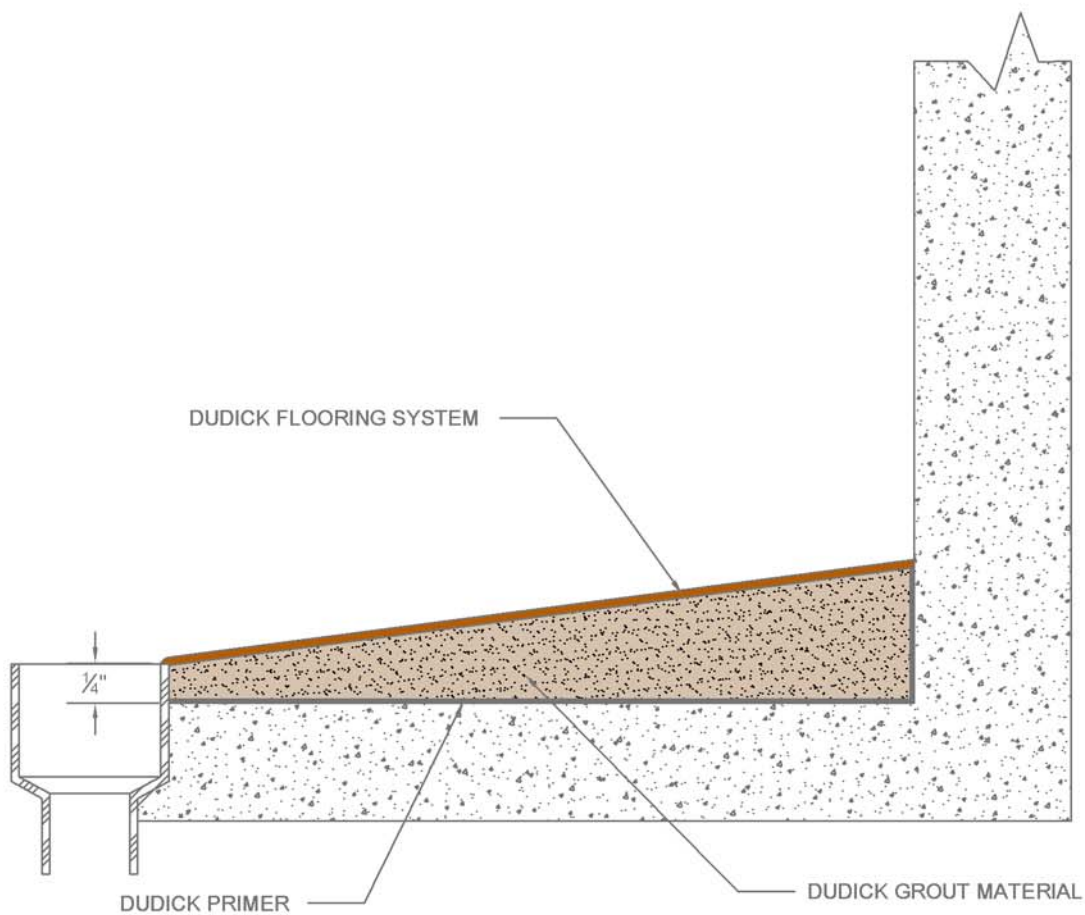

**LEADERSHIP IN TECHNOLOGY & SERVICE**

Typical installation details

NAME:		Dudick Floor Slope To Drain System	
DRWN. BY:	JLM	DATE:	12/26/12
APPD. BY:		SCALE:	NOT TO SCALE
		SHEET:	1 OF 1