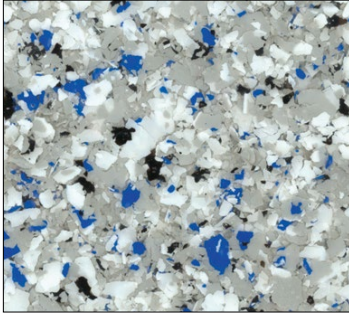

ARCHITECTURAL FLAKE COLORS

SF - 20

SF - 21

SF - 22

SF - 23

SF - 24

SF - 25

SF - 26

SF - 27

SF - 28

SF - 29

SF - 30

SF - 31

Steri-Flake general service decorative flake flooring
Steri-Soft decorative resilient rubberized flooring

Colors shown are ink representation of actual color standards. Actual product appearance may vary slightly due to product, gloss, surface texture or method of application. Vibrant colors may require additional coats or a primer similar in color to the finish coat for optimum color rendition.