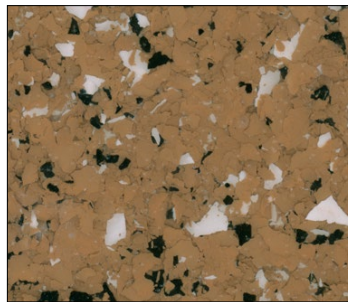

ARCHITECTURAL FLAKE COLORS

SF - 20

SF - 21

SF - 22

SF - 23

SF - 24

SF - 25

SF - 26

SF - 27

SF - 28

SF - 29

SF - 30

SF - 31

Steri-Flake general service decorative flake flooring
Steri-Soft decorative resilient rubberized flooring

Colors shown are ink representation of actual color standards. Actual product appearance may vary slightly due to product, gloss, surface texture or method of application. Vibrant colors may require additional coats or a primer similar in color to the finish coat for optimum color rendition.