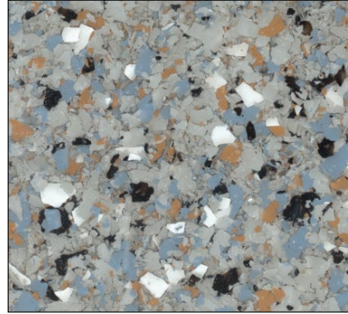

ARCHITECTURAL FLAKE COLORS

SF - 20

SF - 21

SF - 22

SF - 23

SF - 24

SF - 25

SF - 26

SF - 27

SF - 28

SF - 29

SF - 30

SF - 31

Steri-Flake general service decorative flake flooring
Steri-Soft decorative resilient rubberized flooring

Colors shown are ink representation of actual color standards. Actual product appearance may vary slightly due to product, gloss, surface texture or method of application. Vibrant colors may require additional coats or a primer similar in color to the finish coat for optimum color rendition.