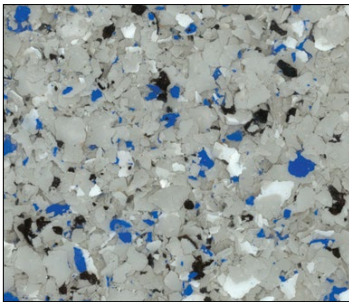

ARCHITECTURAL FLAKE COLORS

SF - 20

SF - 21

SF - 22

SF - 23

SF - 24

SF - 25

SF - 26

SF - 27

SF - 28

SF - 29

SF - 30

SF - 31

Steri-Flake general service decorative flake flooring
Steri-Soft decorative resilient rubberized flooring

Colors shown are ink representation of actual color standards. Actual product appearance may vary slightly due to product, gloss, surface texture or method of application. Vibrant colors may require additional coats or a primer similar in color to the finish coat for optimum color rendition.