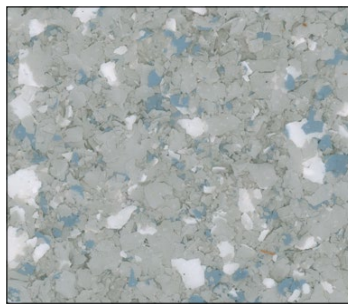

ARCHITECTURAL FLAKE COLORS

SF - 20

SF - 21

SF - 22

SF - 23

SF - 24

SF - 25

SF - 26

SF - 27

SF - 28

SF - 29

SF - 30

SF - 31

Steri-Flake general service decorative flake flooring
Steri-Soft decorative resilient rubberized flooring

Colors shown are ink representation of actual color standards. Actual product appearance may vary slightly due to product, gloss, surface texture or method of application. Vibrant colors may require additional coats or a primer similar in color to the finish coat for optimum color rendition.