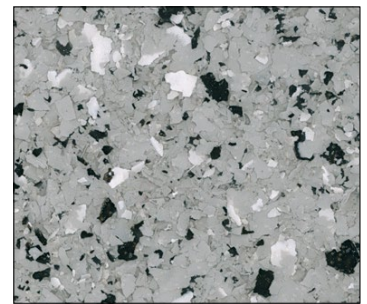

ARCHITECTURAL FLAKE COLORS

SF - 20

SF - 21

SF - 22

SF - 23

SF - 24

SF - 25

SF - 26

SF - 27

SF - 28

SF - 29

SF - 30

SF - 31

Steri-Flake general service decorative flake flooring
Steri-Soft decorative resilient rubberized flooring

Colors shown are ink representation of actual color standards. Actual product appearance may vary slightly due to product, gloss, surface texture or method of application. Vibrant colors may require additional coats or a primer similar in color to the finish coat for optimum color rendition.