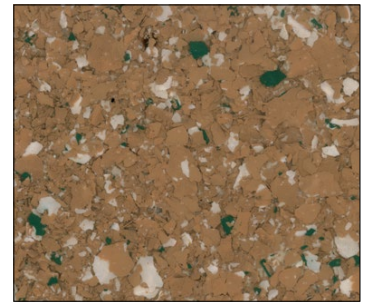

ARCHITECTURAL FLAKE COLORS

SF - 20

SF - 21

SF - 22

SF - 23

SF - 24

SF - 25

SF - 26

SF - 27

SF - 28

SF - 29

SF - 30

SF - 31

Steri-Flake general service decorative flake flooring
Steri-Soft decorative resilient rubberized flooring

Colors shown are ink representation of actual color standards. Actual product appearance may vary slightly due to product, gloss, surface texture or method of application. Vibrant colors may require additional coats or a primer similar in color to the finish coat for optimum color rendition.