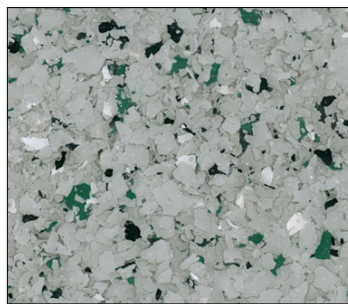

ARCHITECTURAL FLAKE COLORS

SF - 20

SF - 21

SF - 22

SF - 23

SF - 24

SF - 25

SF - 26

SF - 27

SF - 28

SF - 29

SF - 30

SF - 31

Steri-Flake general service decorative flake flooring
Steri-Soft decorative resilient rubberized flooring

Colors shown are ink representation of actual color standards. Actual product appearance may vary slightly due to product, gloss, surface texture or method of application. Vibrant colors may require additional coats or a primer similar in color to the finish coat for optimum color rendition.