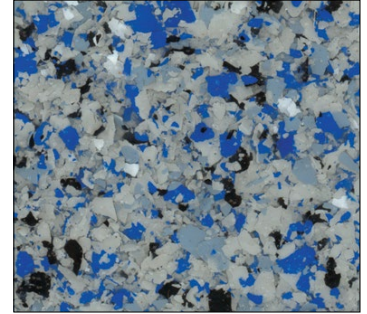

ARCHITECTURAL FLAKE COLORS

SF - 20

SF - 21

SF - 22

SF - 23

SF - 24

SF - 25

SF - 26

SF - 27

SF - 28

SF - 29

SF - 30

SF - 31

Steri-Flake general service decorative flake flooring
Steri-Soft decorative resilient rubberized flooring

Colors shown are ink representation of actual color standards. Actual product appearance may vary slightly due to product, gloss, surface texture or method of application. Vibrant colors may require additional coats or a primer similar in color to the finish coat for optimum color rendition.