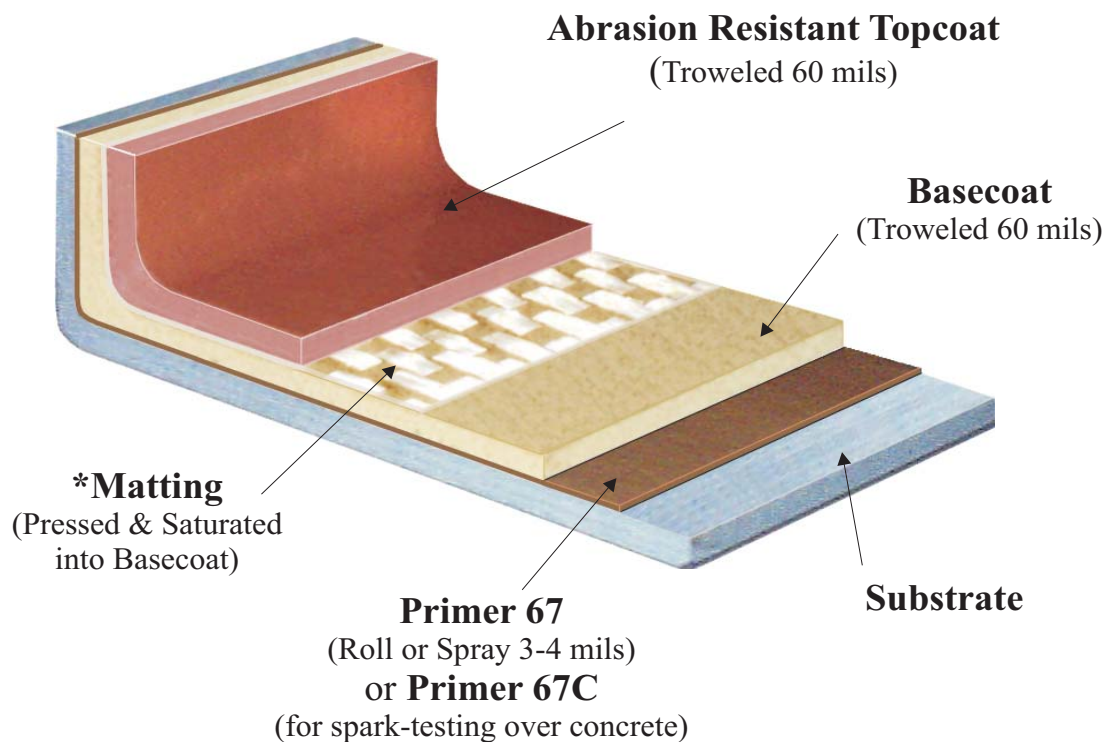

# Protecto-Line 100XT AR

ABRASION RESISTANT  
100% Solids Novolac Epoxy  
(125 mil reinforced system)

\*Matting may be woven fiberglass roving or synthetic fabric based on chemical exposure

## Applications - Heavy Duty

- Tank Linings
- Trenches / Sumps
- Plating Room Floors
- Concentrated Acid Spills