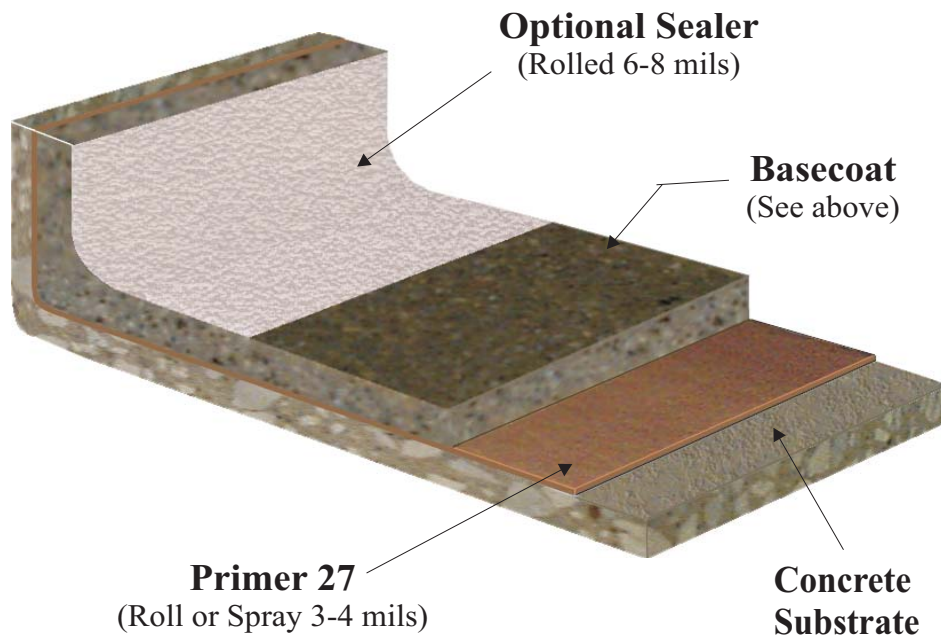

Protecto-Crete 900

Novolac Vinyl Ester - Troweled 250 mils

Applications

- Plating Room Floors
- Pickling Room Floor
- Truck Loading Platform
- Solvents
- Dike Areas
- Aisleways
- Chemical Storage