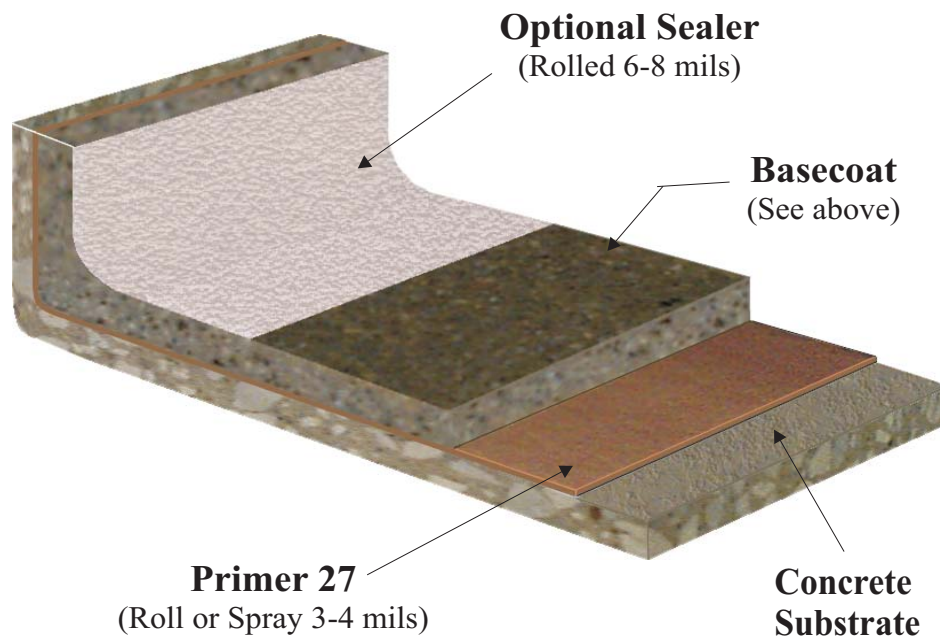

Protecto-Crete 800

Vinyl Ester - Troweled 250 mils

Applications

- Plating Room Floors
- Pickling Room Floor
- Truck Loading Platform
- Dike Areas
- Aisleways
- Chemical Storage