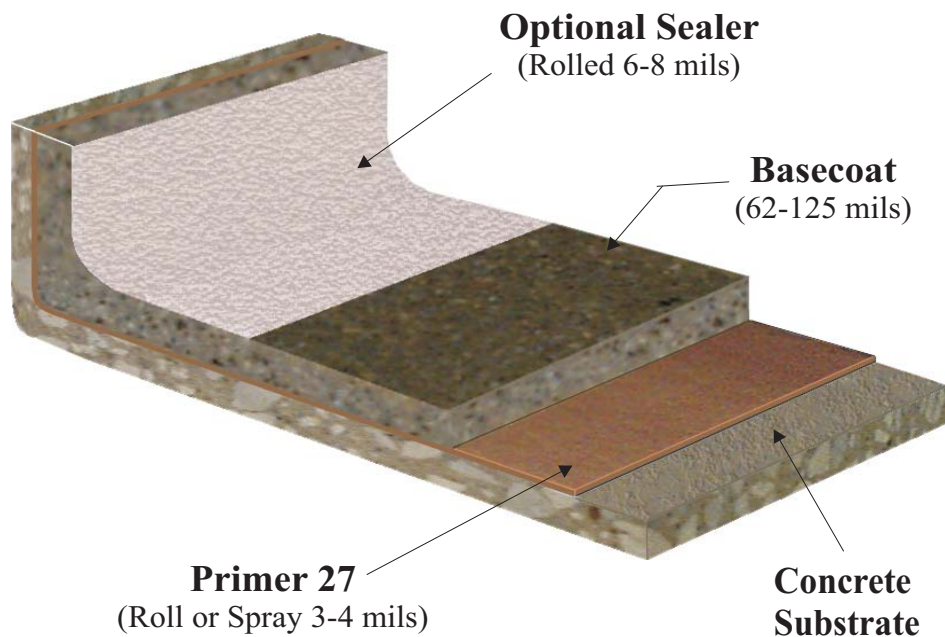

Protecto-Crete 900SF

Novolac Vinyl Ester Broadcast Flooring 62-125 mils

Applications

- Plating Room Floors
- Pickling Room Floor
- Truck Loading Platform
- Solvents
- Dike Areas
- Aisleways
- Chemical Storage