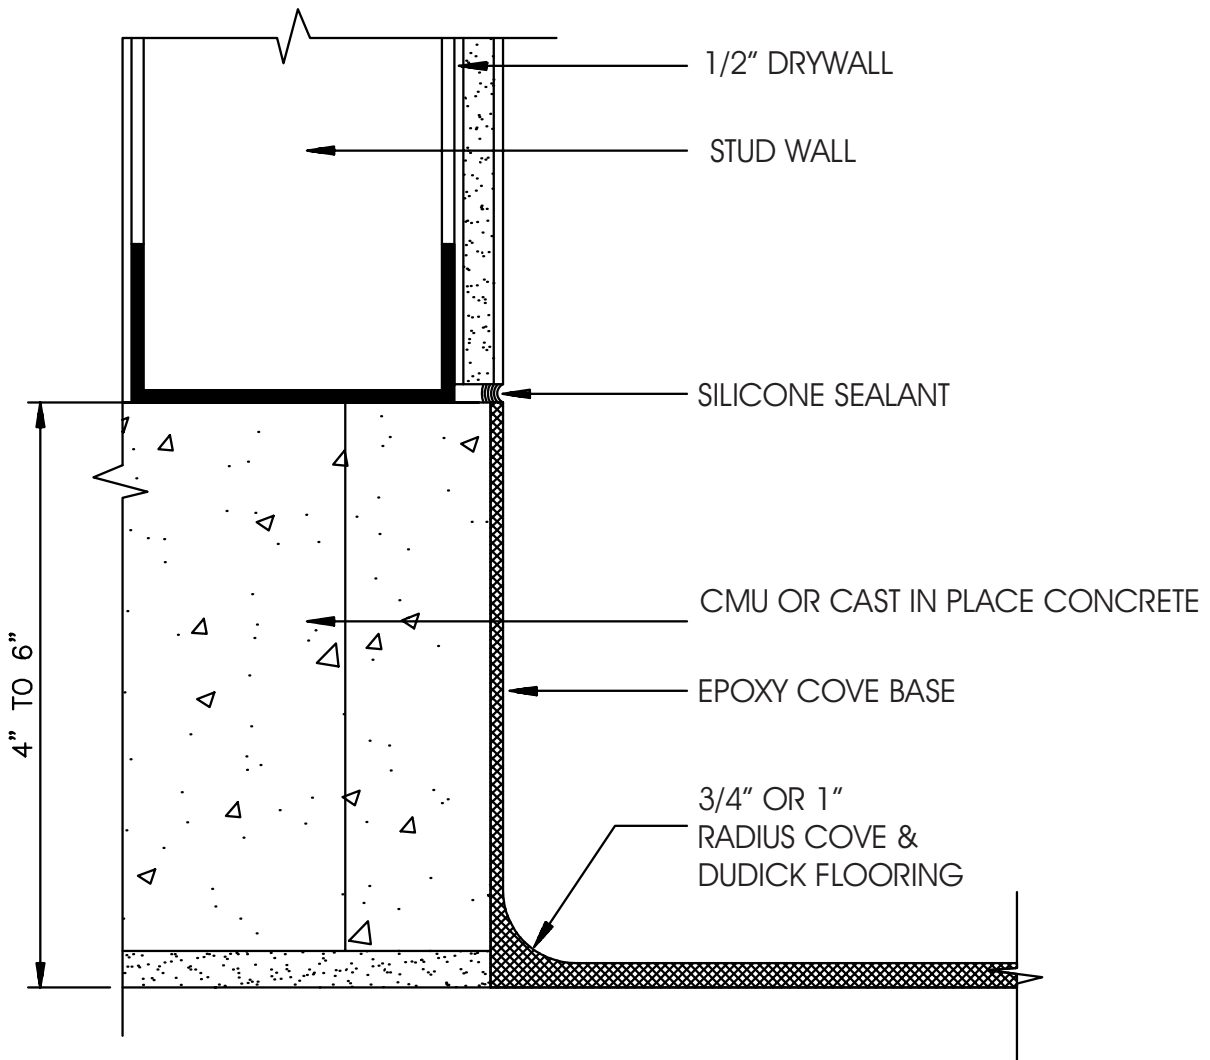

LEADERSHIP IN TECHNOLOGY & SERVICE

Typical installation details

Detail: <h3>RECESSED COVE DETAIL</h3>	Project:	Project#:
		Date:
Scale: 6" = 1'0" 		Drawing Name: DETAIL COVE