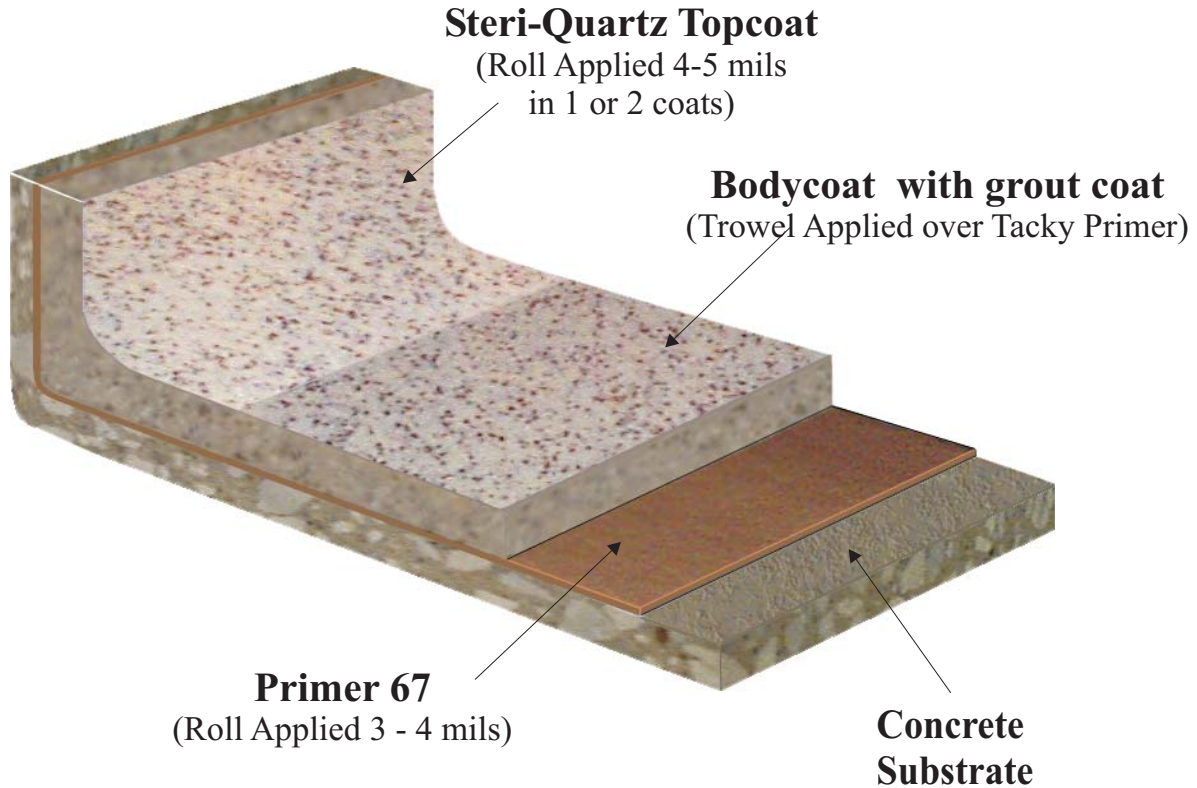

Steri-Quartz T System

Light-Medium Traffic Decorative Quartz Floor

(3/16" - 1/4" system)

Applications

- Clean Rooms
- Educational Facilities
- Laboratories
- Lobbies / Hallways
- Pharmaceutical and Research Facilities
- Health Care Facilities